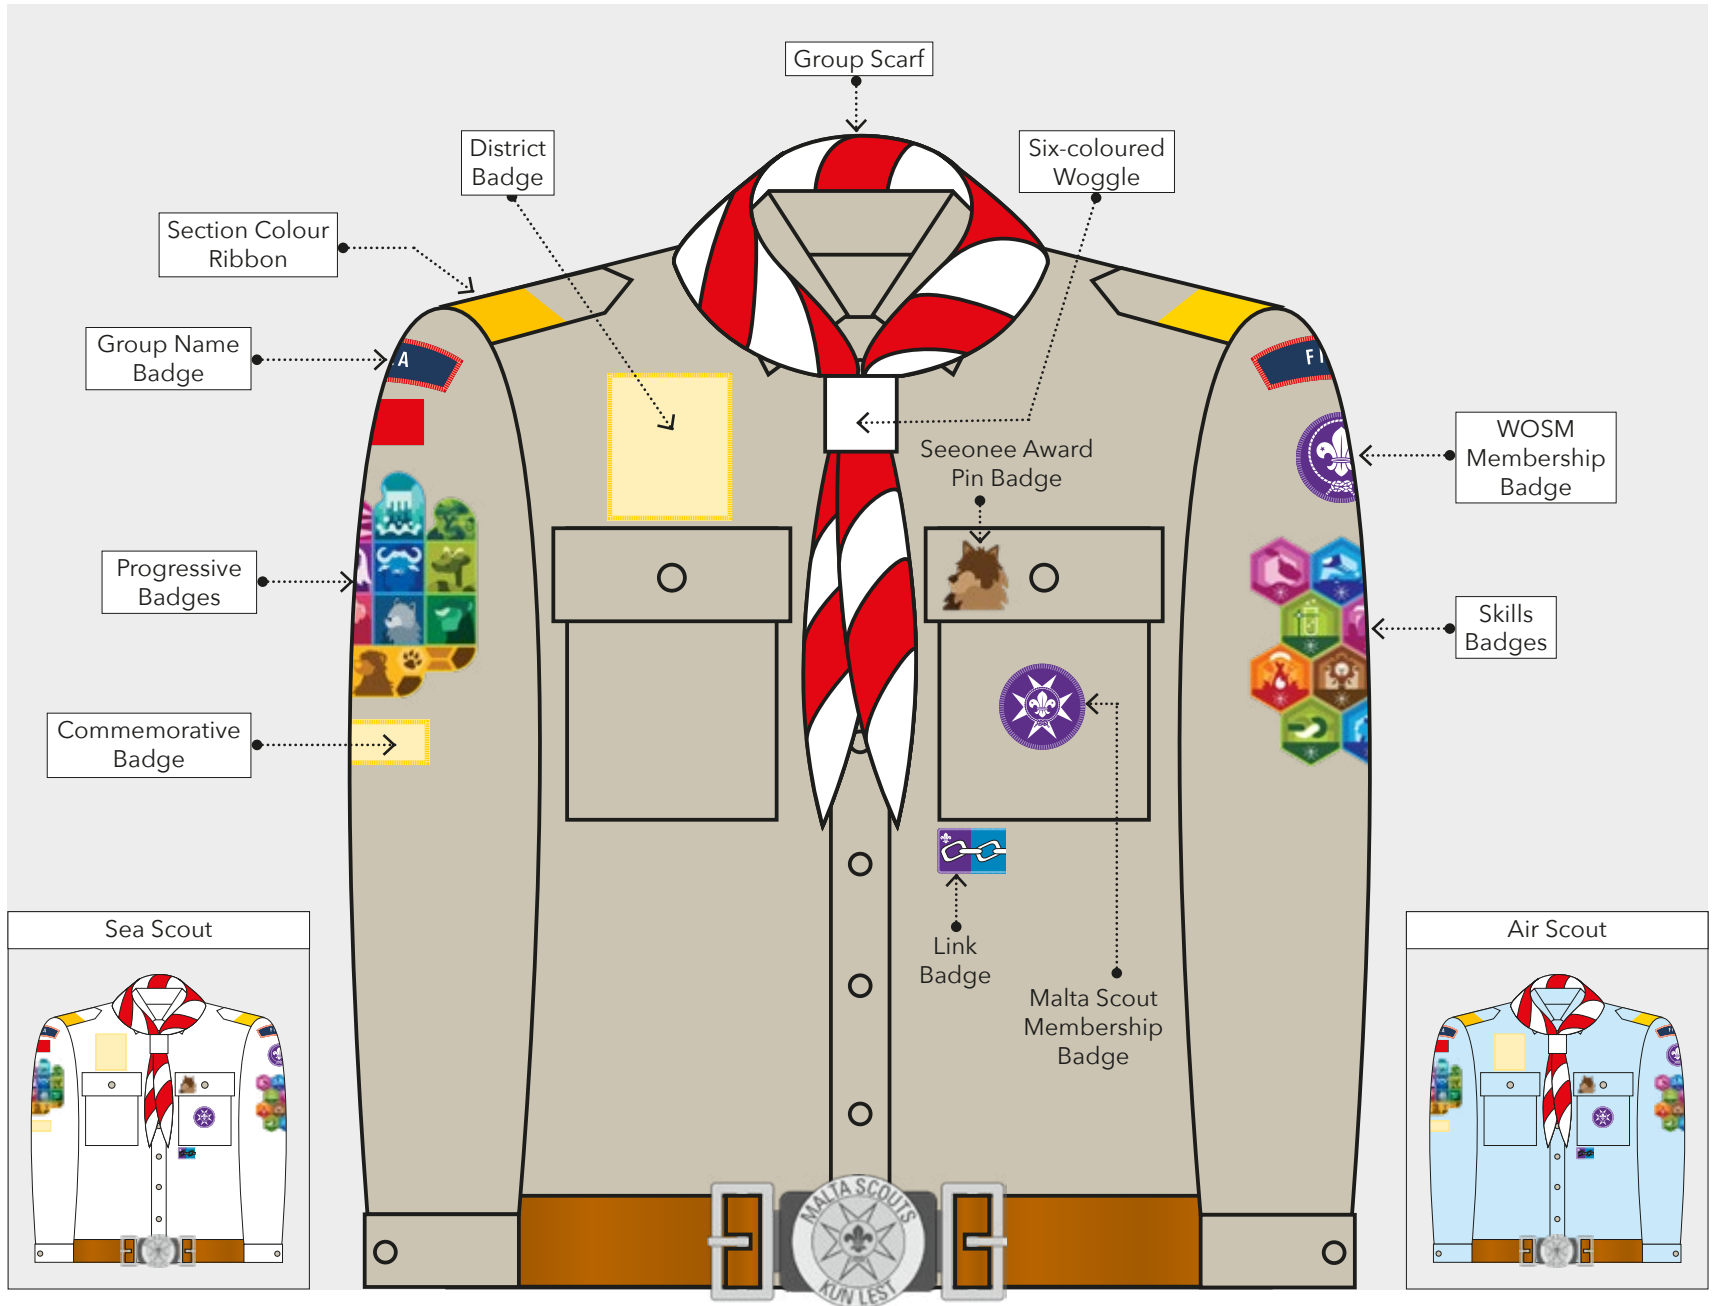

THE *scout* ASSOCIATION
OF MALTA

4 BADGES

BEAVERS	2
CUBS	6
SCOUTS	10
SEA SCOUTS	18
AIR SCOUTS	22
VENTURES	26
ROVERS	30
ADULT LEADERS	34
SLEEVE MEASUREMENTS	42
BAND MEMBERS	43

4 BADGES : CUBS BADGES / 1

District Badges

Group Name Badge

Maltese Flag Badge

WOSM Membership Badge

Progressive Badges

Skills Badges

4 BADGES : CUBS BADGE PLACEMENT / 1

4 BADGES : CUBS BADGE PLACEMENT / 2

4 BADGES : ALL SECTIONS

SLEEVE BADGE PLACEMENT MEASUREMENTS

4 BADGES : ALL SECTIONS BADGE PLACEMENT