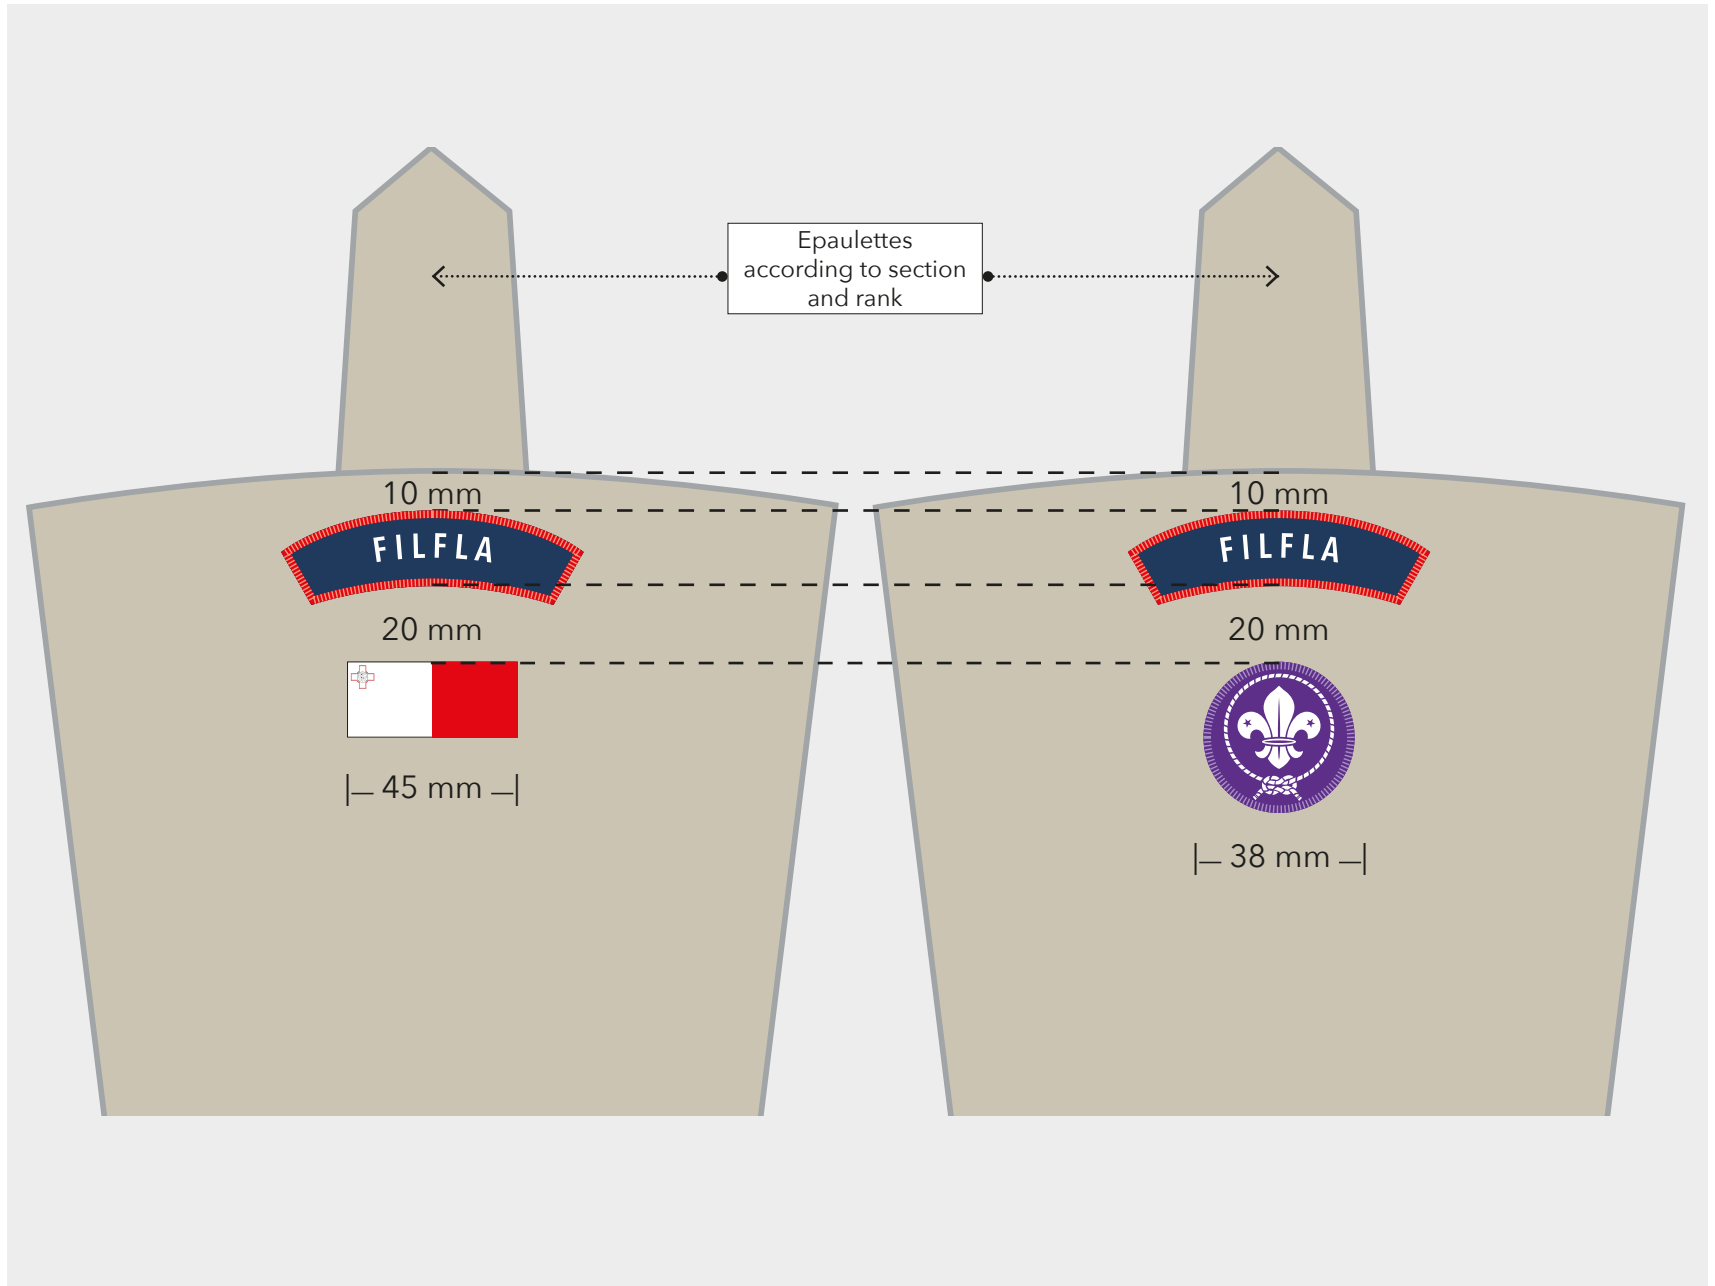

THE *scout* ASSOCIATION
OF MALTA

4 BADGES

BEAVERS	2
CUBS	6
SCOUTS	10
SEA SCOUTS	18
AIR SCOUTS	22
VENTURES	26
ROVERS	30
ADULT LEADERS	34
SLEEVE MEASUREMENTS	42
BAND MEMBERS	43

4 BADGES : CUBS BADGES / 1

District Badges

Group Name Badge

Maltese Flag Badge

WOSM Membership Badge

Progressive Badges

Skills Badges

4 BADGES : CUBS BADGE PLACEMENT / 1

4 BADGES : CUBS BADGE PLACEMENT / 2

4 BADGES : ALL SECTIONS

SLEEVE BADGE PLACEMENT MEASUREMENTS

4 BADGES : ALL SECTIONS BADGE PLACEMENT