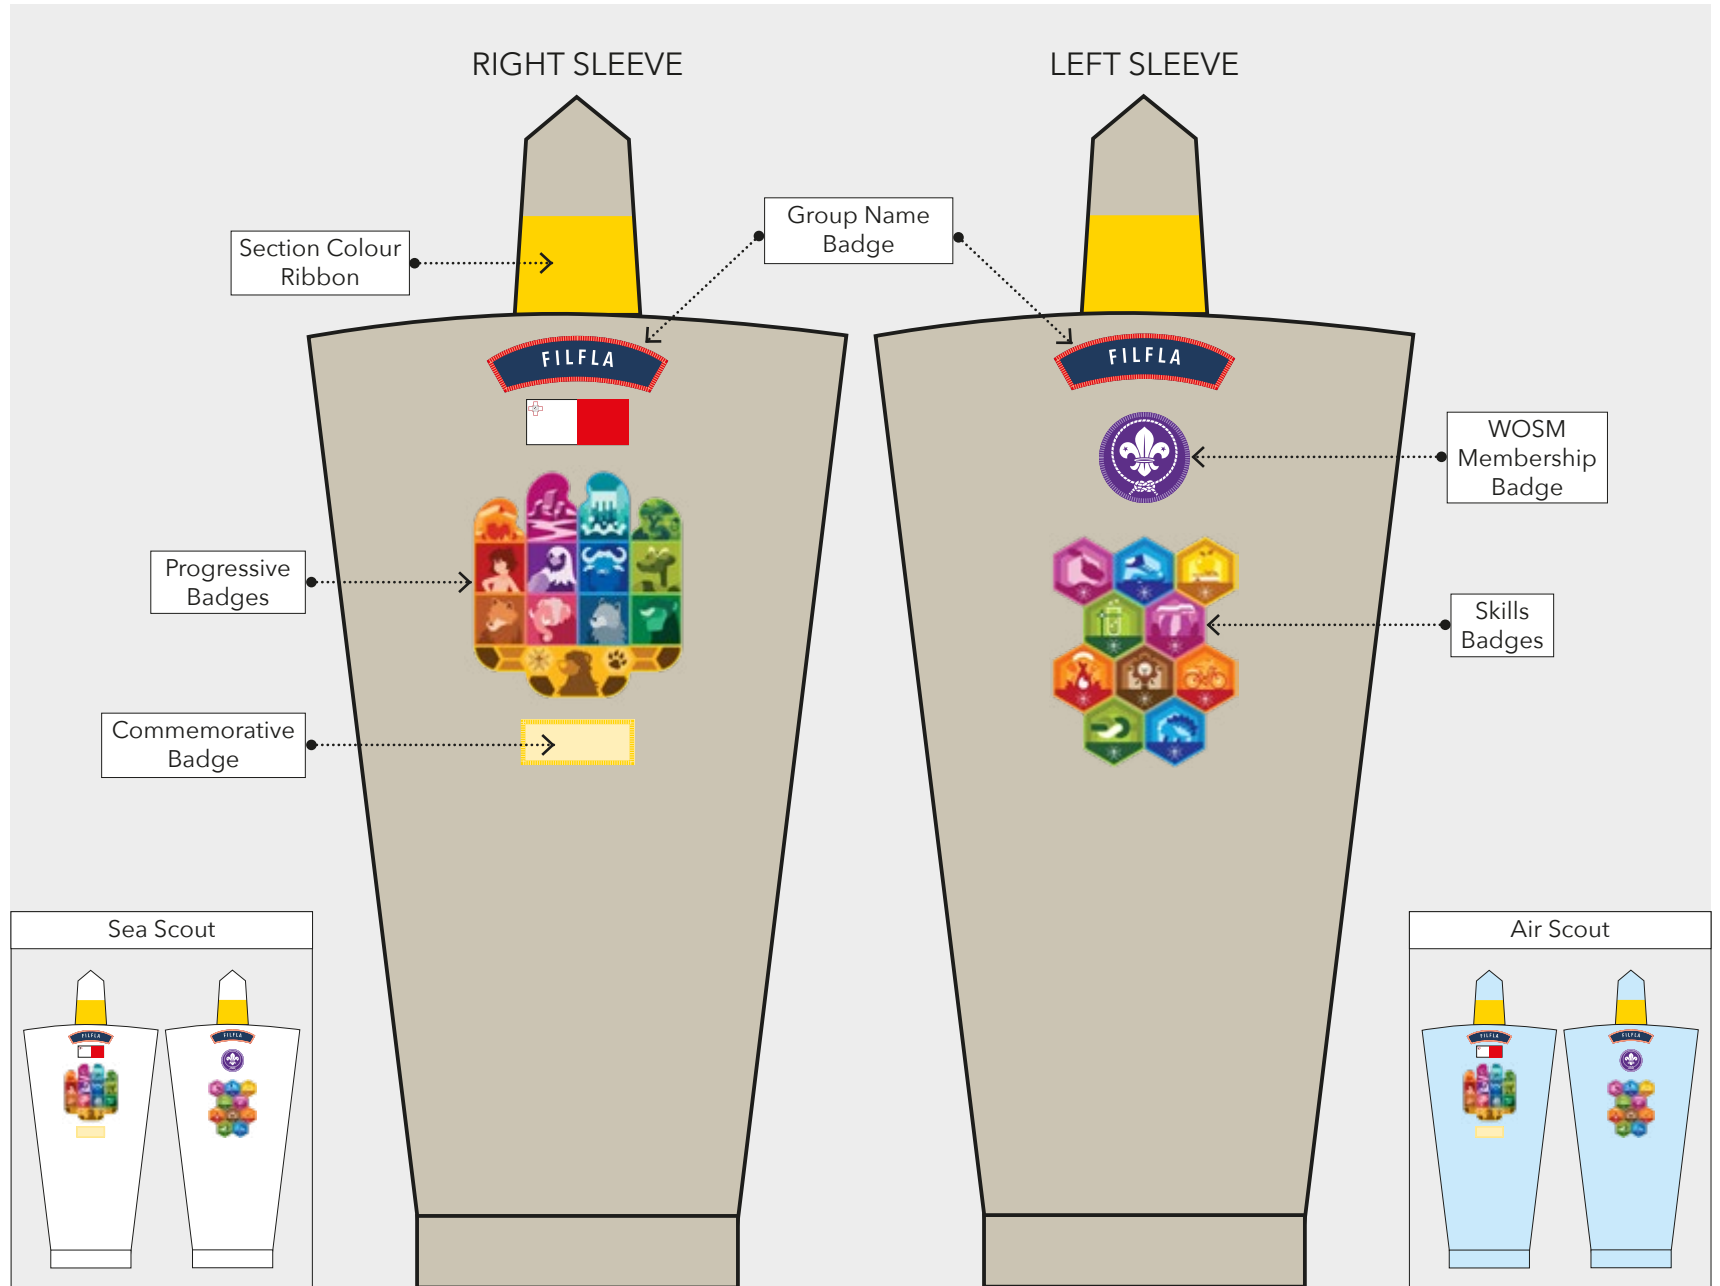

THE *scout* ASSOCIATION
OF MALTA

4 BADGES

BEAVERS	2
CUBS	6
SCOUTS	10
SEA SCOUTS	18
AIR SCOUTS	22
VENTURES	26
ROVERS	30
ADULT LEADERS	34
SLEEVE MEASUREMENTS	42
BAND MEMBERS	43

4 BADGES : CUBS BADGES / 1

District Badges

North

South

Central

Gozo

Malta Scout Membership Badge

Seeonee Award Pin Badge

Link Badge

4 BADGES : CUBS BADGES / 2

Group Name Badge

Maltese Flag Badge

WOSM Membership Badge

Progressive Badges

Skills Badges

4 BADGES : CUBS BADGE PLACEMENT / 1

4 BADGES : CUBS BADGE PLACEMENT / 2

4 BADGES : ALL SECTIONS

SLEEVE BADGE PLACEMENT MEASUREMENTS

4 BADGES : ALL SECTIONS BADGE PLACEMENT